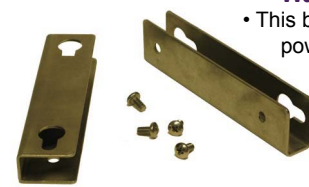

Touchscreen

- Optional: Resistive Analog Touch Screen
- Optional: 3M Capacitive Touch, Serial or USB
- Optional: Infra Red Touch, Serial or USB

Power

- External Power Supply, 130W

Environmental & Rugged

- Operation : -0°C ~ 50°C, 32°F ~ 122°F
- Storage : -20°C ~ 60°C, -4°F ~ 140°F
- Humidity Storage : 0% ~ 95% (Non Condensing)
- Adheres to NEMA 4X Specifications
- Adheres to IP65 Specifications

Radio Communications

- Standard Ethernet RJ45 10/100

External Ports

- VGA and/or Component
- USB and/or Serial (RS232) (Touch Screen)

Dimensions and Weight

- EXTREMEview™ 100:
  11.125" (H) x 13.250" (W) x 2.379" (D)
- EXTREMEview™ 120:
  12.500" (H) x 14.875" (W) x 2.369" (D)
- EXTREMEview™ 150:
  14.000" (H) x 17.000" (W) x 2.369" (D)
- EXTREMEview™ 170:
  15.750" (H) x 18.500" (W) x 2.648" (D)
- EXTREMEview™ 190:
  17.000" (H) x 20.000" (W) x 2.767" (D)

Standard Package

- EXTREMEview Main Unit
- External power supply with cable.

Mounting Options (Optional)

- Supports Standard Vesa 100mm x 100mm
- Panel Mount Kit
- Wall Mount Bracket - Used when Power Supply is located away from unit.
- Wall Mount Keyboard Mounting Kit
- Desk Stand

Accessories (Sold Separately)

- External Power Supply, 130W (SPARE)

Wall Mount Bracket

- This bracket is used when power supply is located away from unit